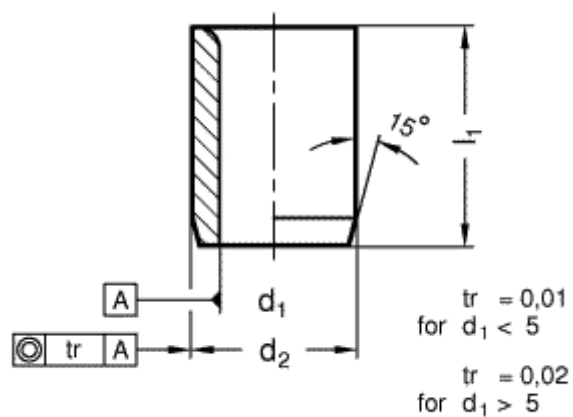

Article number: 201135062

Description: E+G Guide bush DIN 179-B11-20-A
without collar

Measures

$d_1 = 11$

$d_2 = 18$

$l_1 = 20$